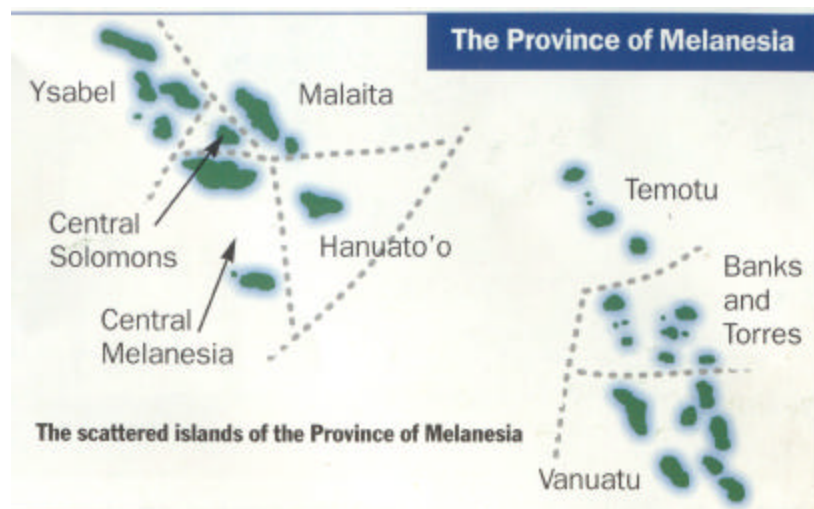

Overseas Fund Target
2007 - 2008

PROVINCE OF MELANESIA
MU Workers

SOLOMON ISLANDS

YSABEL	Ruth Vilia
CENTRAL MELANESIA	Sarah Sikivape
MALAITA	Martha Rurai
HANUATO'O	
CENTRAL SOLOMONS	Emma Lobu

SANTA CRUZ ISLANDS

TEMOTU	Linges Barclay, Ilene Labe
---------------	-----------------------------------

VANUATU

BANKS & TORRES	
VANUATU	Edith Willie

References

The following articles in *Encompass* give information about MU activities in the Province of Melanesia.

Issue 18 Spring 2006 p.3

MU Melanesia

Issue 19 Autumn 2006 p. 5

Supporting those affected by domestic violence in the Solomon Islands.

Women's refuge near Honiara.

Further information may be available from www.themothersunion.org